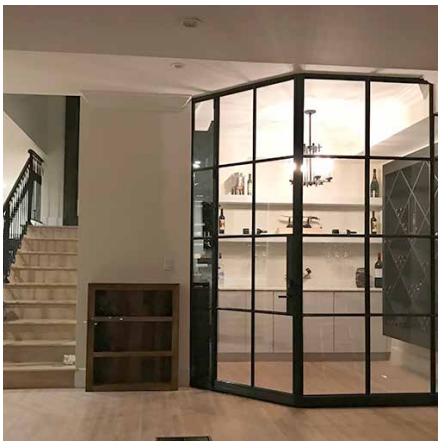

WHY BRONZE?

It's much more resistant to adverse conditions than traditional alternatives and unlike aluminum or steel, it doesn't rust or degrade.

NOTHING IS AS ELEGANT AS BRONZE

When it comes to substance, strength and style, nothing is as true or time-tested as bronze. Luxurious luster, dependable durability have made it a material for the ages.

Our hand-crafted, high-quality wine cellars withstand changes in temperature and humidity without corroding, cracking, or losing their visual appeal.

Moreover, our Revival, Nexus, Omnia and Luxe product lines are all custom-built to fit the exact specifications of your space.