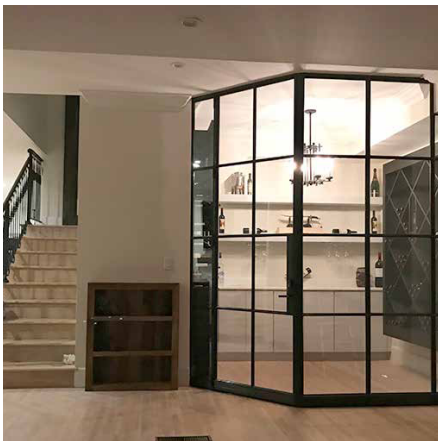

WHY BRONZE?

It's much more resistant to adverse conditions than traditional alternatives and unlike aluminum or steel, it doesn't rust or degrade.

NOTHING IS AS ELEGANT AS BRONZE

When it comes to substance, strength and style, nothing is as true or time-tested as bronze. Luxurious luster, dependable durability have made it a material for the ages.

Our hand-crafted, high-quality wine cellars withstand changes in temperature and humidity without corroding, cracking, or losing their visual appeal.

Moreover, our Revival, Nexus, Omnia and Luxe product lines are all custom-built to fit the exact specifications of your space.