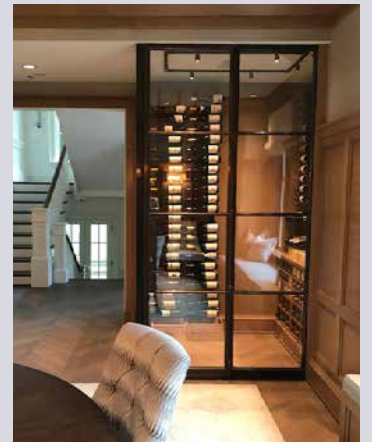

ELEGANCE INSPIRES

Discover heritage-grade wine cellars, handcrafted for the discerning individual and exuding the irresistible warmth and natural character of bronze.

We cherish the timeless value of bronze as we build upon a tradition of excellence centuries in the making. Everything we create is tailored to the needs of owners, designers and architects. Culminating in distinctive designs that innovate and inspire.

When you choose Renaissance Genuine Solid Bronze, you're choosing exceptional elegance, expert craftsmanship and enduring value. You're choosing the very things bronze embodies.

INSPIRING WINE CELLARS BUILT WITH GENUINE BRONZE

Renaissance Genuine Solid Bronze specializes in bespoke architectural bronze products for luxury homes and commercial properties.