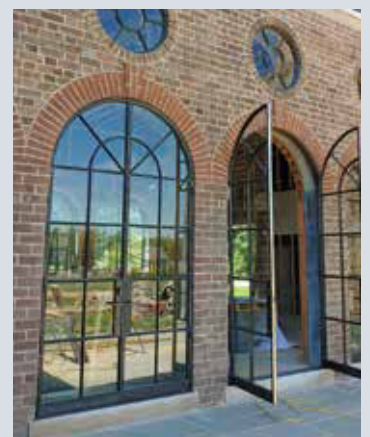

ELEGANCE INSPIRES

Discover heritage-grade windows and doors handcrafted for the discerning individual and exuding the irresistible warmth and natural character of architectural bronze.

We cherish the timeless value of bronze as we build upon a tradition of excellence centuries in the making. Everything we create is tailored to the needs of owners, designers and architects. Culminating in distinctive designs that innovate and inspire.

When you choose Renaissance Genuine Solid Bronze, you're choosing exceptional elegance, expert craftsmanship and enduring value. You're choosing the very things bronze embodies.

INSPIRING WINDOWS AND DOORS BUILT WITH GENUINE BRONZE

Renaissance Genuine Solid Bronze specializes in bespoke architectural bronze products for luxury homes and commercial properties.