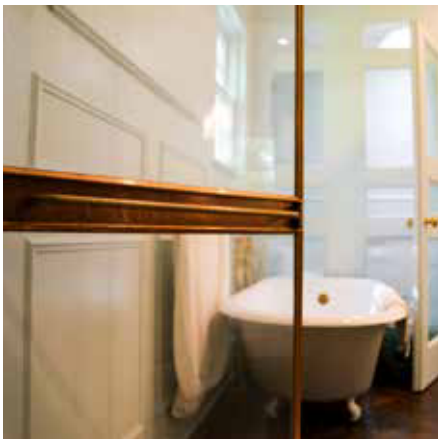

WHY BRONZE?

It's much more resistant to adverse conditions than traditional alternatives and unlike aluminum or steel, it doesn't rust or degrade.

NOTHING IS AS ELEGANT AS BRONZE

When it comes to substance, strength and style, nothing is as true or time-tested as bronze. Luxurious luster, dependable durability and fluid flexibility have made it a material for the ages.

Instead, our genuine bronze develops a protective barrier that makes it practically impervious to dirt, damage, and water – making it the perfect pairing for upscale bathrooms. Our hand-crafted, high-quality bronze Mooi shower doors withstand

drastic changes in temperature and humidity without corroding, cracking, or losing their visual appeal. Better still, all of our Mooi shower doors are built custom to fit the exact specifications of your space.