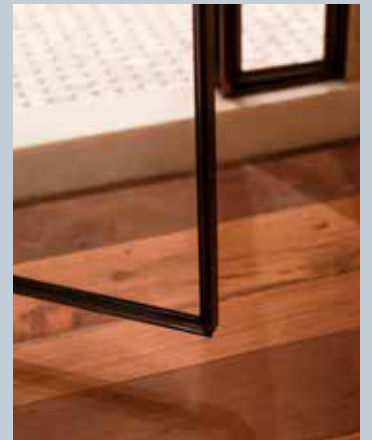

ELEGANCE INSPIRES

Discover heritage-grade shower enclosures handcrafted for the discerning individual and exuding the irresistible warmth and natural character of bronze.

We cherish the timeless value of bronze as we build upon a tradition of excellence centuries in the making. Everything we create is tailored to the needs of owners, designers and architects. Culminating in distinctive designs that innovate and inspire.

When you choose Renaissance Genuine Solid Bronze, you're choosing exceptional elegance, expert craftsmanship and enduring value. You're choosing the very things bronze embodies.

INSPIRING SHOWER ENCLOSURES BUILT WITH GENUINE BRONZE

Renaissance Genuine Solid Bronze specializes in bespoke architectural bronze products for luxury homes and commercial properties.